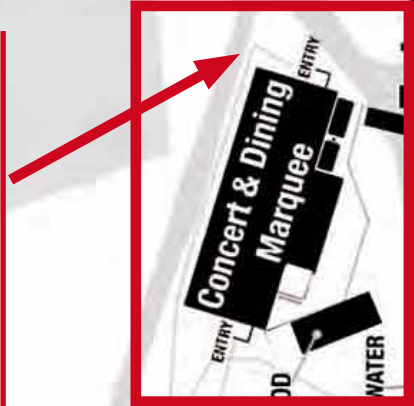

CONCERT AND DINING
ENTRY GATE

Bimbadgen

Seen in all the right places

790 McDonalds Road, Pokolbin
Phone: 02 4998 4650 | www.bimbadgen.com.au