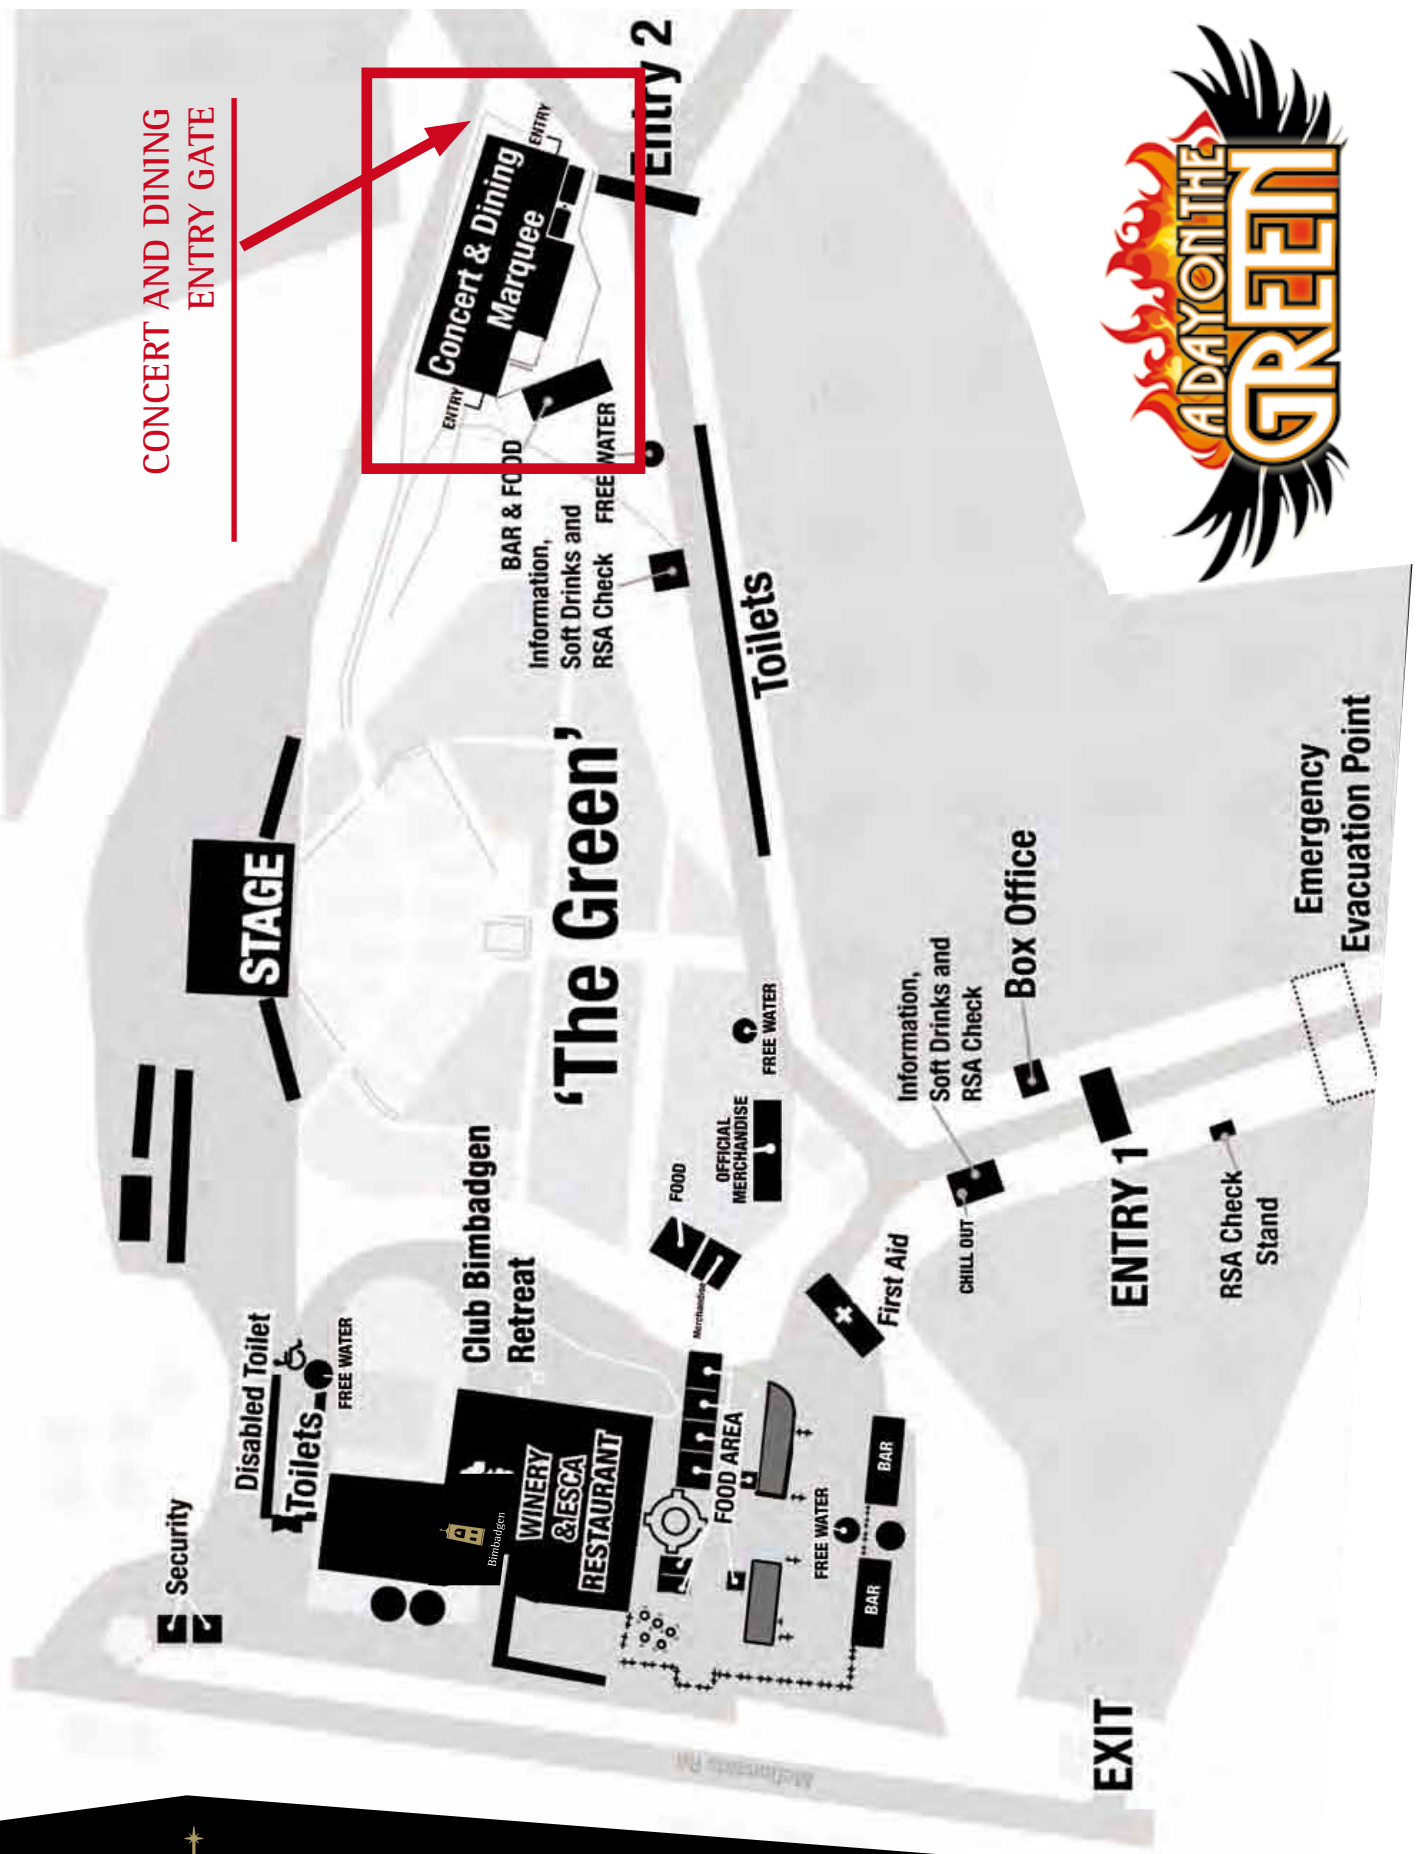

CONCERT AND DINING
ENTRY GATE

Bimbadgen

Seen in all the right places

790 McDonalds Road, Pokolbin
Phone: 02 4998 4650 | www.bimbadgen.com.au