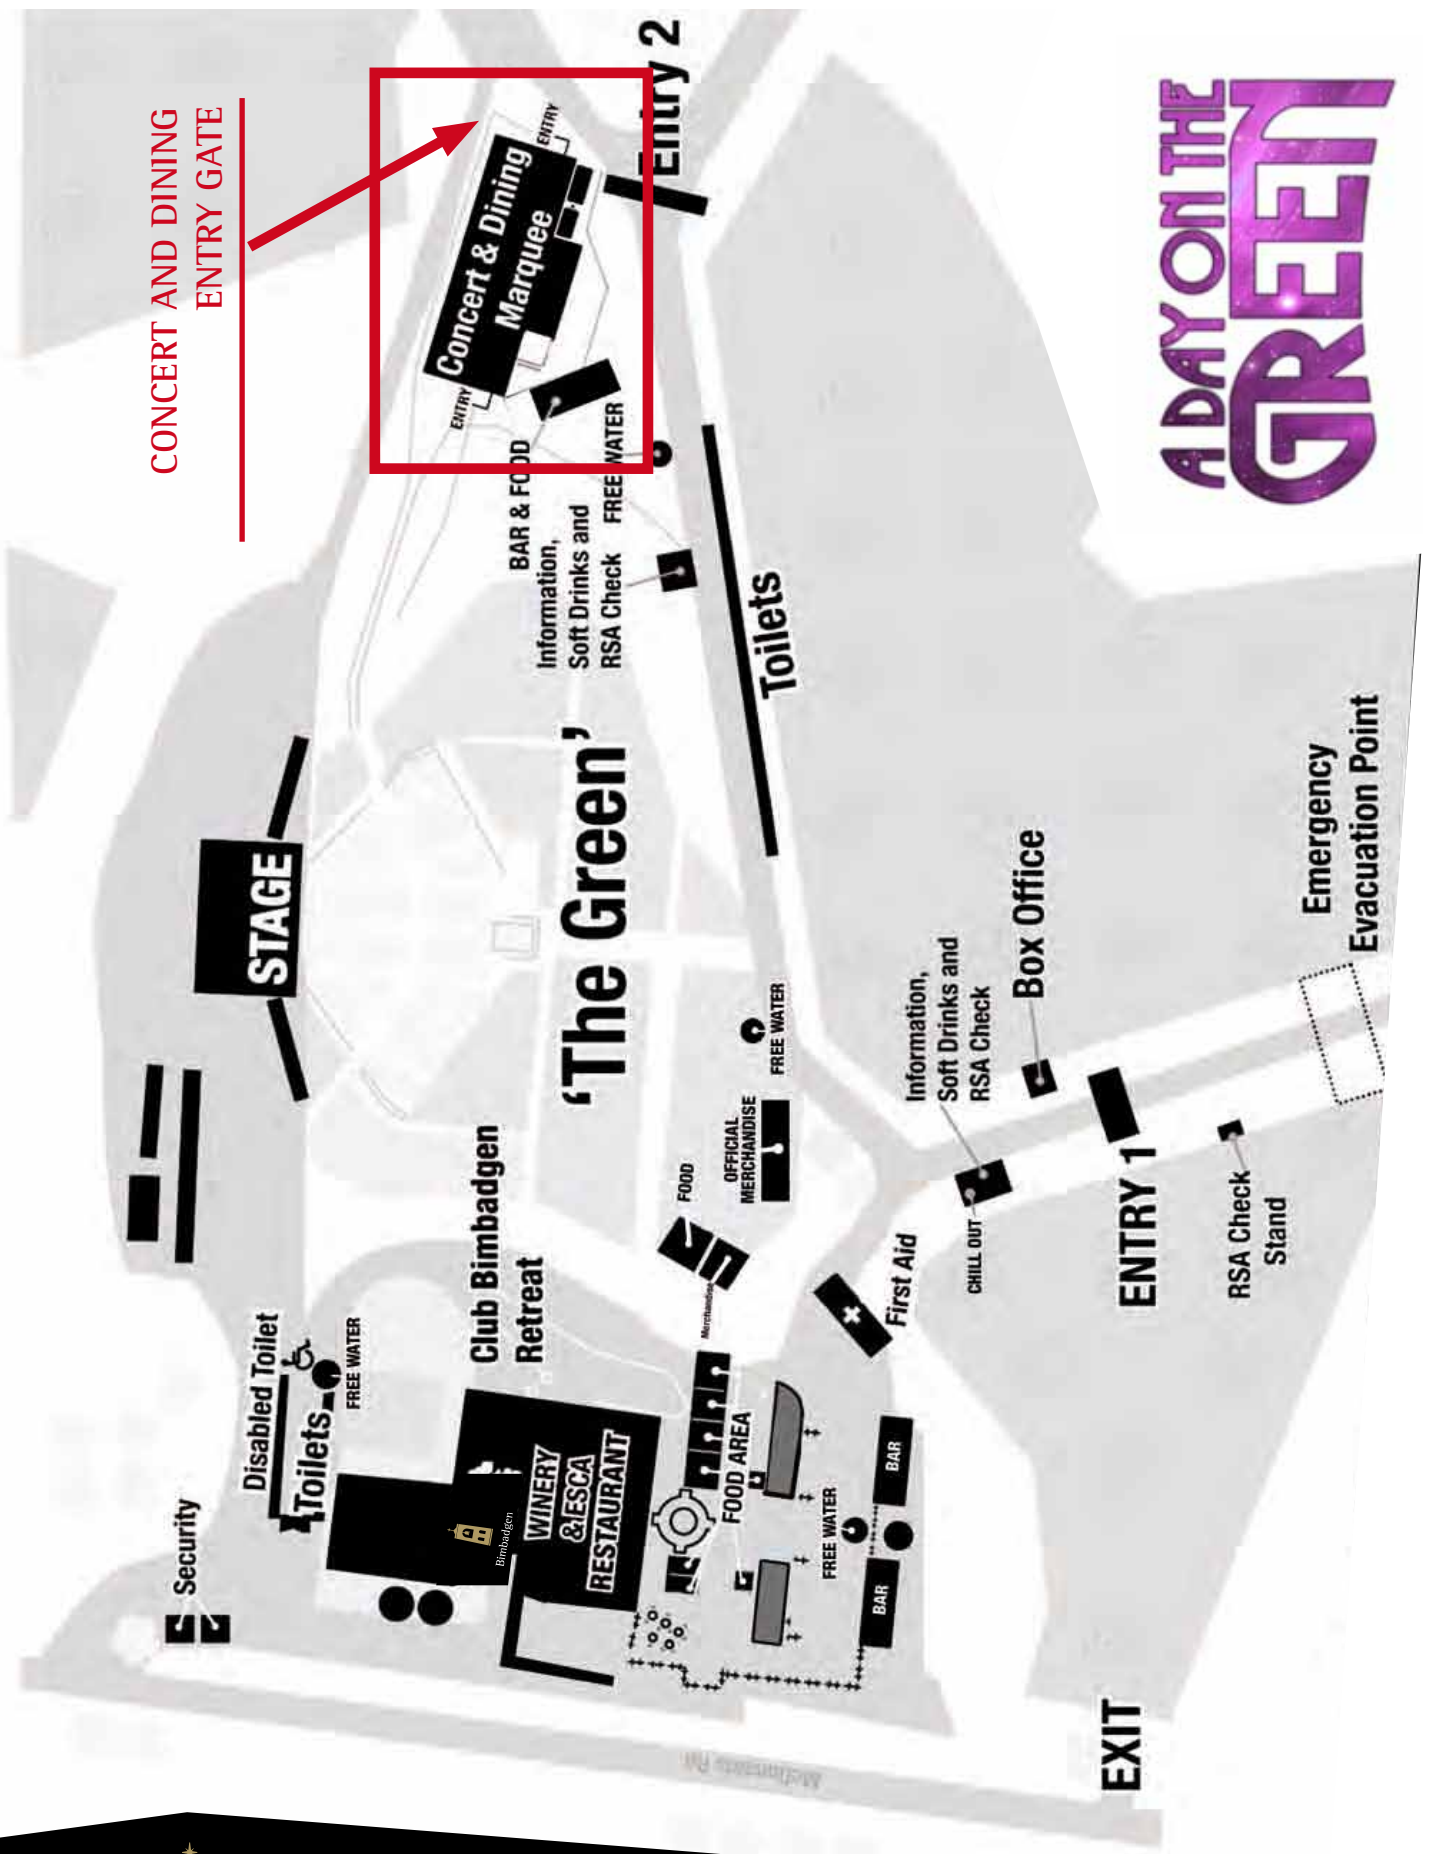

CONCERT AND DINING
ENTRY GATE

A DAY ON THE
GREEN

Bimbadgen
Hunter Valley

Seen in all the right places

790 McDonalds Road, Pokolbin
Phone: 02 4998 4600 www.bimbadgen.com.au