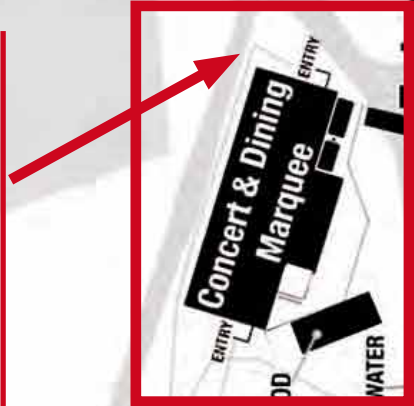

CONCERT AND DINING
ENTRY GATE

A DAY ON THE
GREEN

Bimbadgen
Hunter Valley

Seen in all the right places

790 McDonalds Road, Pokolbin
Phone: 02 4998 4600 www.bimbadgen.com.au