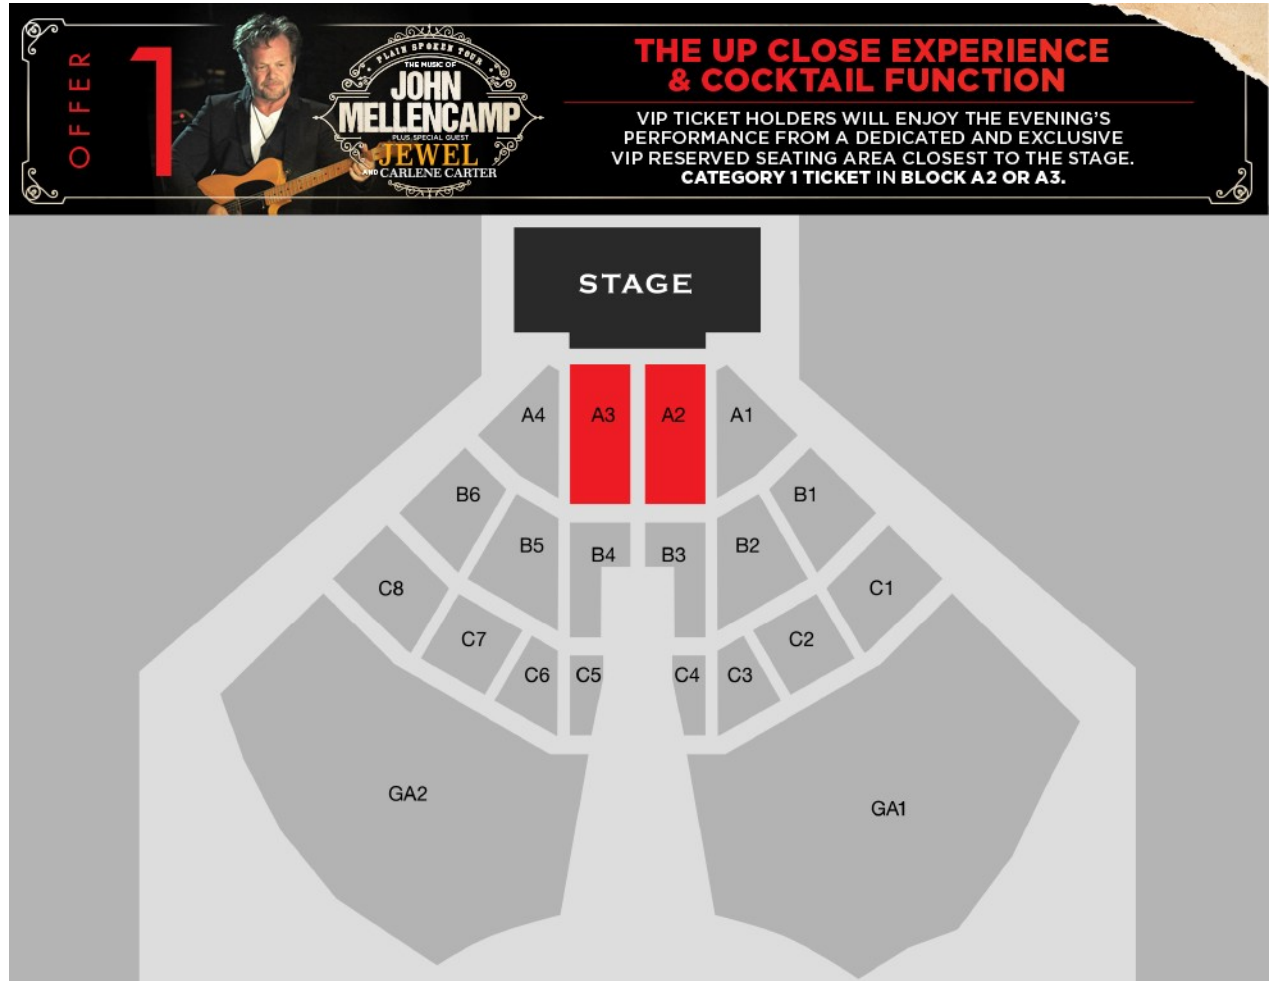

JOHN MELLENCAMP 2016 TOUR
Dainty Group VIP Program
Roche Estate

VIP ticket holders will enjoy the evening's performance from a dedicated and exclusive VIP Reserved Seating area closest to the stage.* Package includes:

- Category 1 ticket in block A2 or A3

The official VIP pre show experience:

- 90 minute standing cocktail function
- Indulge in a mouth watering selection of canapés and mini meals in a stunning setting prior to the concert
- Enjoy complimentary beverages including premium vineyard wines, sparkling wine, premium beer & soft drinks
- Finish off the evening at an exclusive 30 minute post show function including petit fours, chocolates, coffee and tea

The official VIP merchandise collection - designed exclusively for VIP's!

- Specially designed and commemorative VIP gift set
- One limited edition VIP tote bag
- Official commemorative VIP laminate & lanyard

Show day VIP hospitality & amenities – avoid the queues!

- VIP priority check-in
- Complimentary VIP parking
- Dedicated VIP red carpet entrance to the venue
- On site VIP event staff