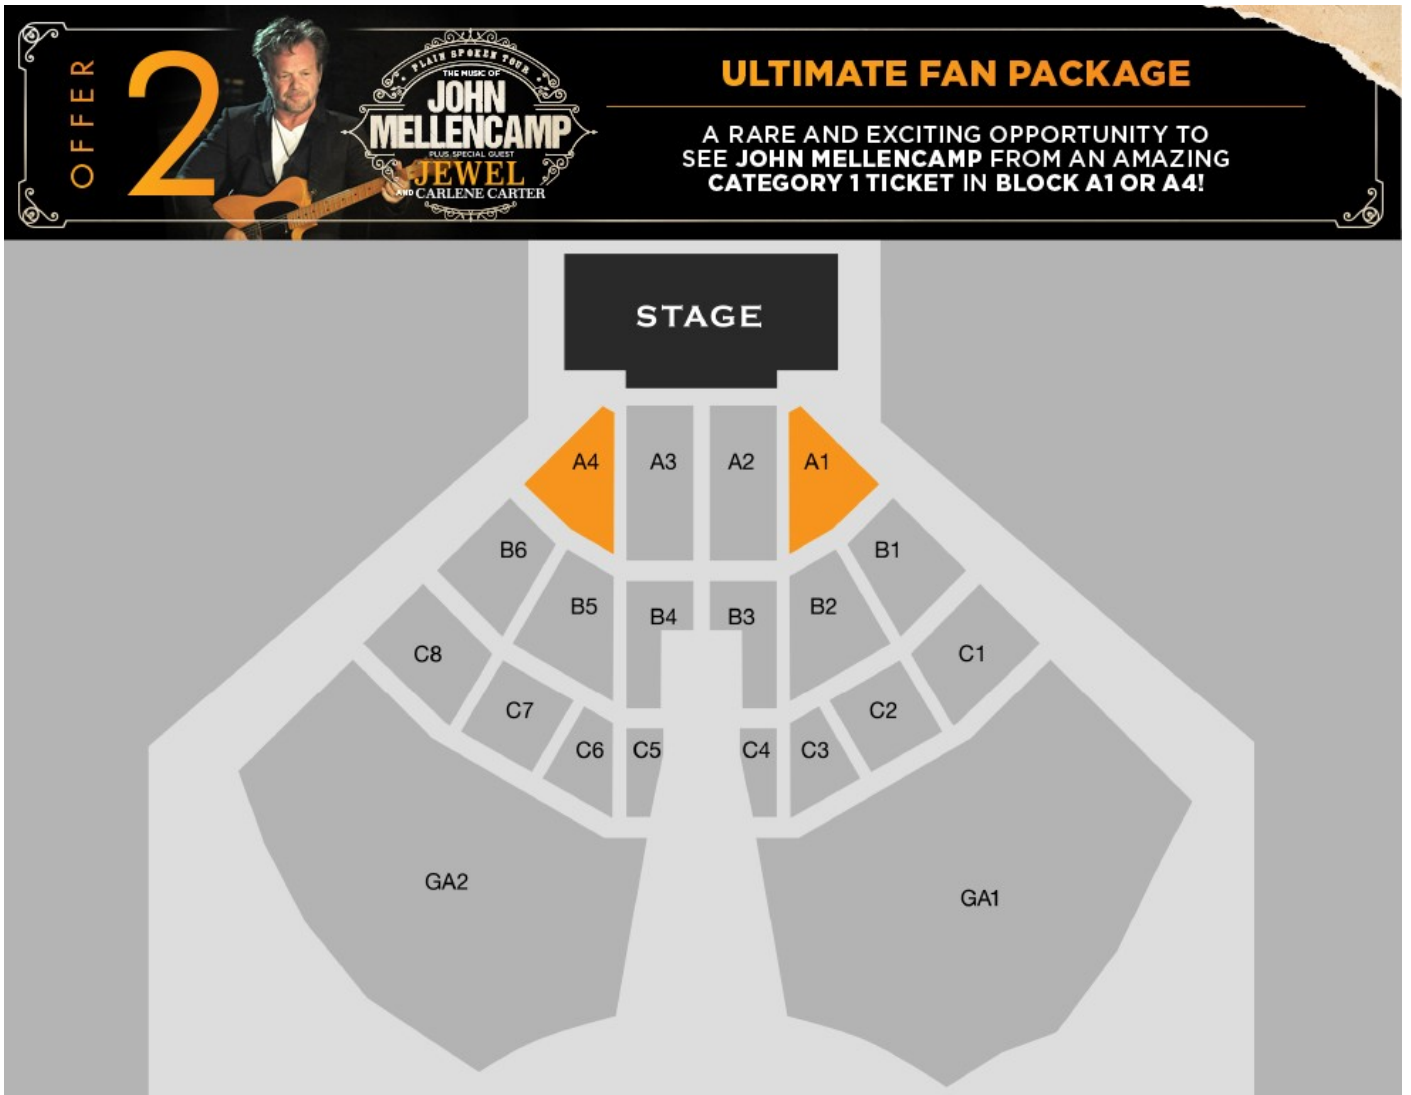

- Category 1 ticket in block A2 or A3

The official VIP pre show experience:

- 90 minute standing cocktail function
- Indulge in a mouth watering selection of canapés and mini meals in a stunning setting prior to the concert
- Enjoy complimentary beverages including premium vineyard wines, sparkling wine, premium beer & soft drinks
- Finish off the evening at an exclusive 30 minute post show function including petit fours, chocolates, coffee and tea

Show day VIP hospitality & amenities – avoid the queues!

- VIP priority check-in
- Complimentary VIP parking
- Dedicated VIP red carpet entrance to the venue
- On site VIP event staff

A rare and exciting opportunity to see John Mellencamp from an amazing Category 2 ticket in block A1 or A4. Package includes:

PREMIUM FAN PACKAGE

A THRILLING OPPORTUNITY TO SEE JOHN MELLENCAMP  
FROM GREAT SEATS WITH A **CATEGORY 2** TICKET  
IN **ROWS 1 - 10 OF BLOCK B3 & B4** AT ROCHE ESTATE!

A thrilling opportunity to see John Mellencamp from great seats with a Category 2 ticket in rows 1-10 of block B3 & B4 at Roche Estate! Package includes:

**GENERAL ADMISSION - FAN PACKAGE**

EXPERIENCE JOHN MELLENCAMP FROM A RESERVED  
VIP GENERAL ADMISSION AREA LOCATED IN THE  
FRONT OF THE GENERAL ADMISSION SECTION!  
- Exact allocation of the VIP GA may vary -