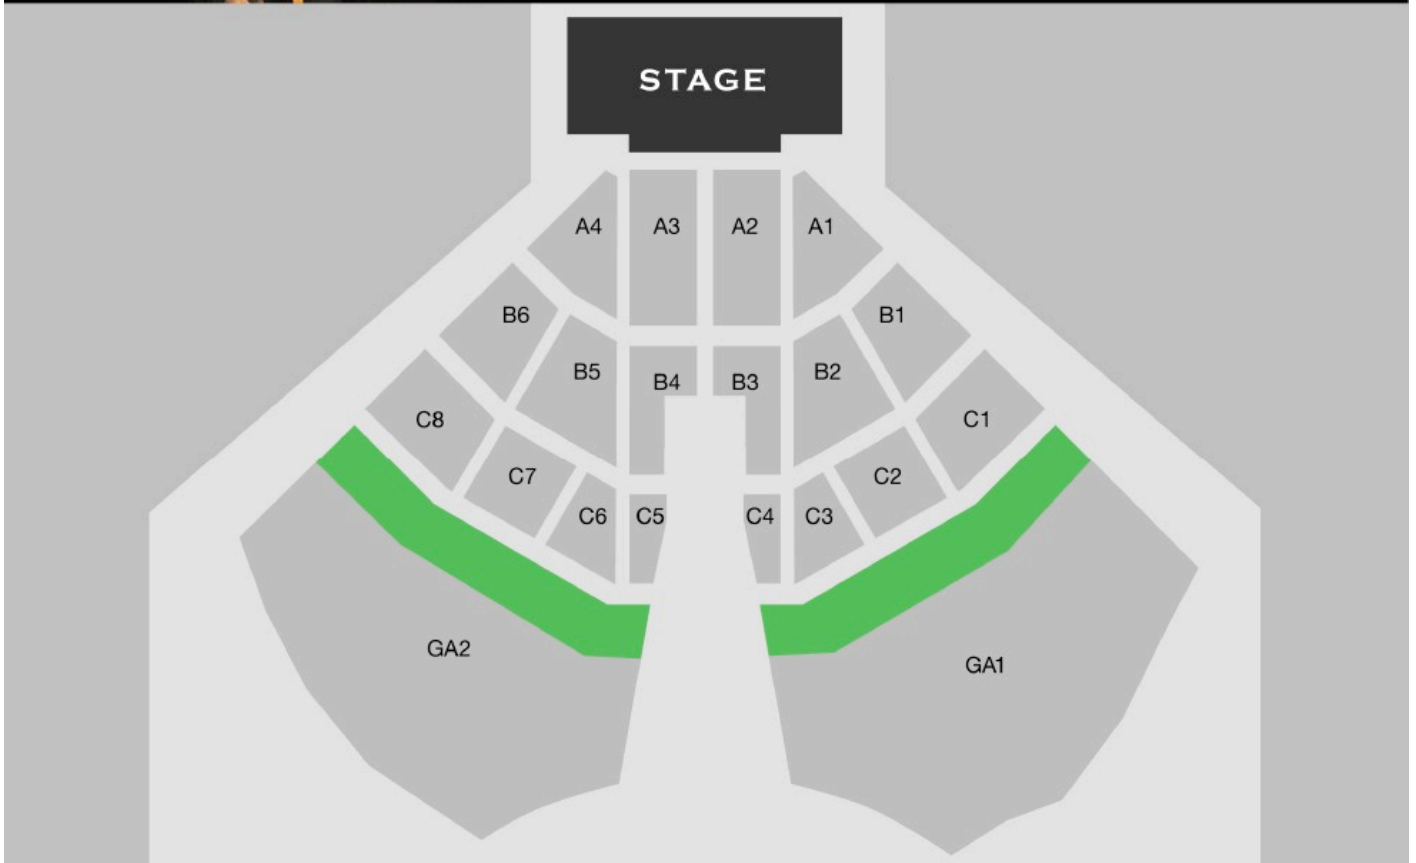

**FAN PACKAGE**

AN AMAZING OPPORTUNITY TO SEE JOHN MELLENCAMP FROM A GREAT CATEGORY 2 TICKET IN ROWS 11 - 20 OF BLOCK B3 & B4 AT ROCHE ESTATE!

An amazing opportunity to see John Mellencamp from a great category 2 ticket in rows 11-20 of block B3 & B4 at Roche Estate! Package includes:

**GENERAL ADMISSION - FAN PACKAGE**

EXPERIENCE JOHN MELLENCAMP FROM A RESERVED  
VIP GENERAL ADMISSION AREA LOCATED IN THE  
FRONT OF THE GENERAL ADMISSION SECTION!  
- Exact allocation of the VIP GA may vary -