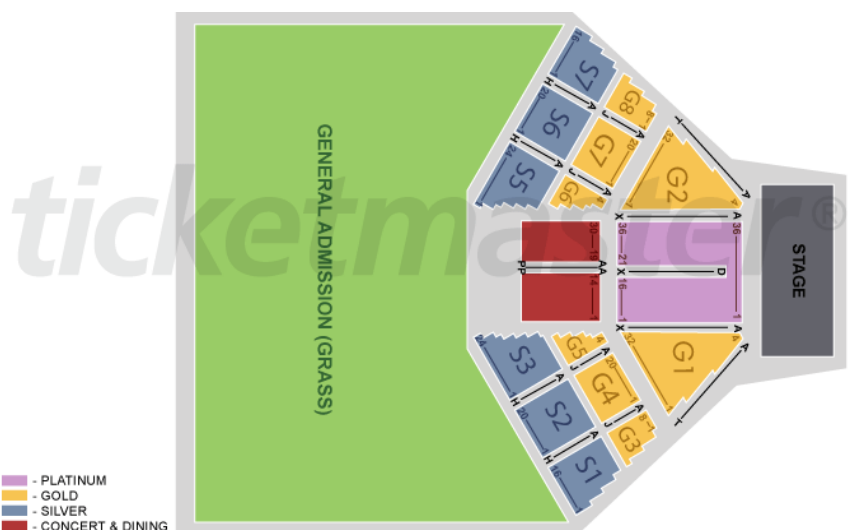

Once you've finished your ezard @ Levantine Hill experience, you will be escorted to Rochford Wines (directly across from Rochford Wines) for the musical entertainment. As part of your package you will have a reserved seat in the Platinum section, directly in front of the stage. After the performance, head back to Levantine Hill to wind down with a supper.

INCLUDES

- Complimentary Parking at Levantine Hill
- Beverage on Arrival at ezard @ Levantine Hill
- Eight course meal with matched wines at ezard @ Levantine Hill
- Platinum Reserved Seat at concert
- Indoor bathroom facilities at the concert
- Private bar at the concert
- After show supper at ezard @ Levantine Hill

RESERVED SEATING AREA

All Concert & Dining tickets include a Reserved Seat. This area is a separate section within the Reserved Area (Highlights in Red on our Reserved Seating Map).

These seats will be allocated by our Events Team members and are based on dates that the tickets are booked.