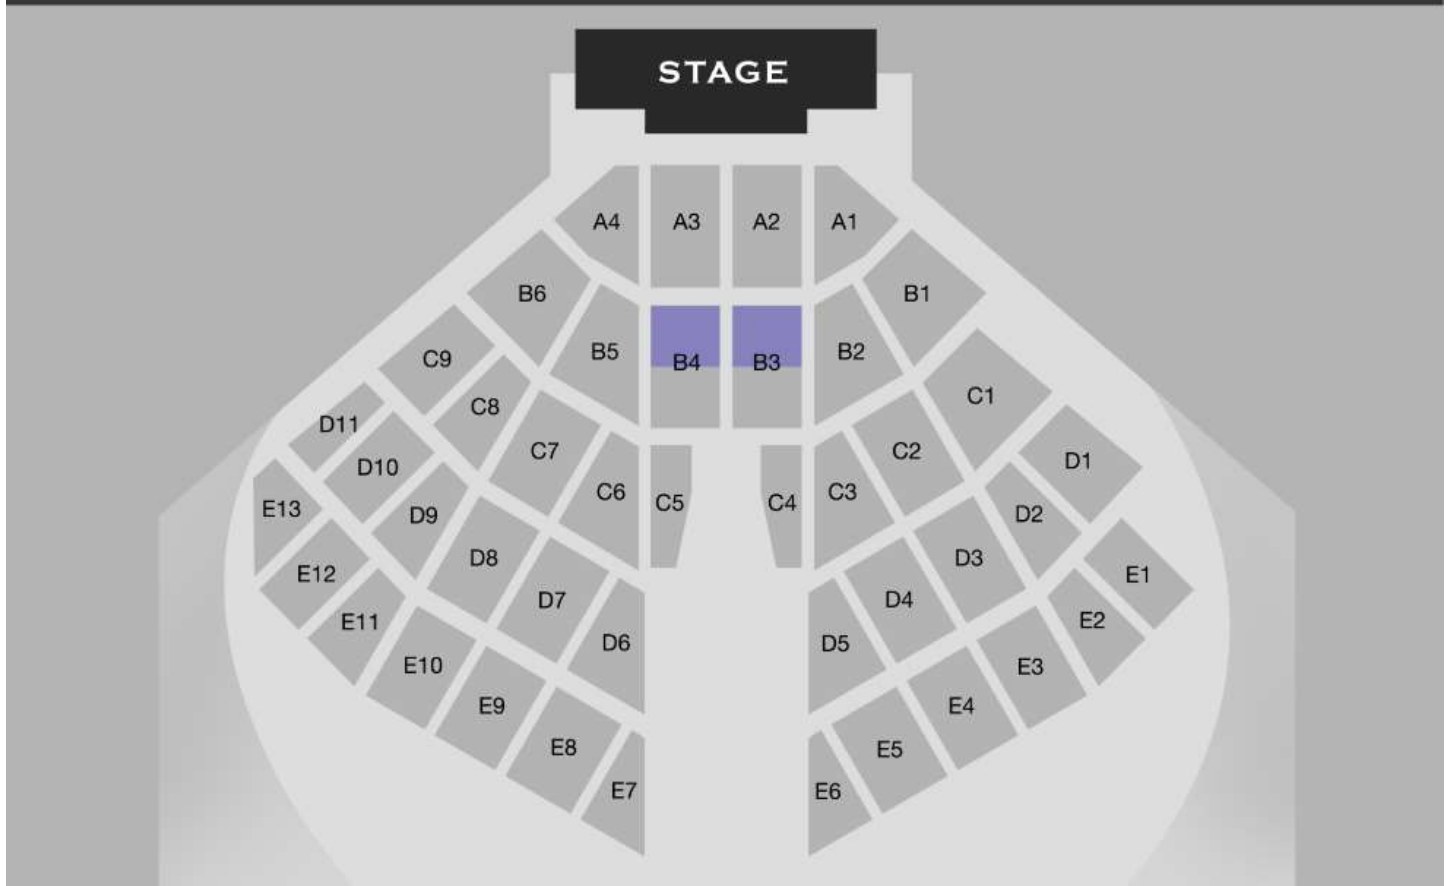

VIP ticket holders will enjoy the evening's performance from a dedicated and exclusive VIP Reserved Seating area closest to the stage.* Package includes:

- Category 1 ticket in block A1, A2, A3, or A4
- Indulge in a mouth watering selection of canapés and mini meals in a stunning setting prior to the concert
- Enjoy complimentary beverages including premium Tempus Two wines, sparkling wine, premium beer & soft drinks
- Finish off the evening at an exclusive post show function including wine, petit fours, chocolates, coffee and tea
- Complimentary VIP parking
- VIP priority check-In
- Dedicated VIP Red Carpet entrance to the venue
- Exclusive VIP laminate and Lanyard
- Dedicated VIP bathrooms
- On site VIP Host and VIP event staff
- Dedicated day of show helpline

*Best available seat is allocated at time of purchase

OFFER

3

PREMIUM FAN PACKAGE

Includes AN EXCLUSIVE VIP MERCHANDISE PACK

A THRILLING OPPORTUNITY TO SEE **NEIL DIAMOND**
FROM THE VERY BEST SEATS
IN ROWS 1-10 IN BLOCK B3 OR B4!

OFFER 3: PREMIUM FAN PACKAGE

An incredible opportunity to see Neil Diamond from great seats with a Category 2 ticket in rows 1-10 of block B3 & B4! Package includes:

The official Melody Road VIP merchandise collection - designed exclusively for VIP's

OFFER

4

FAN PACKAGE

Includes AN EXCLUSIVE VIP MERCHANDISE PACK

EXPERIENCE NEIL DIAMOND
FROM THE VERY BEST SEATS
IN ROWS 11-20 IN BLOCK B3 OR B4!

OFFER 4: FAN PACKAGE

Experience Neil Diamond from great seats with a Category 2 ticket in rows 11-20 of block B3 & B4!
Package includes: