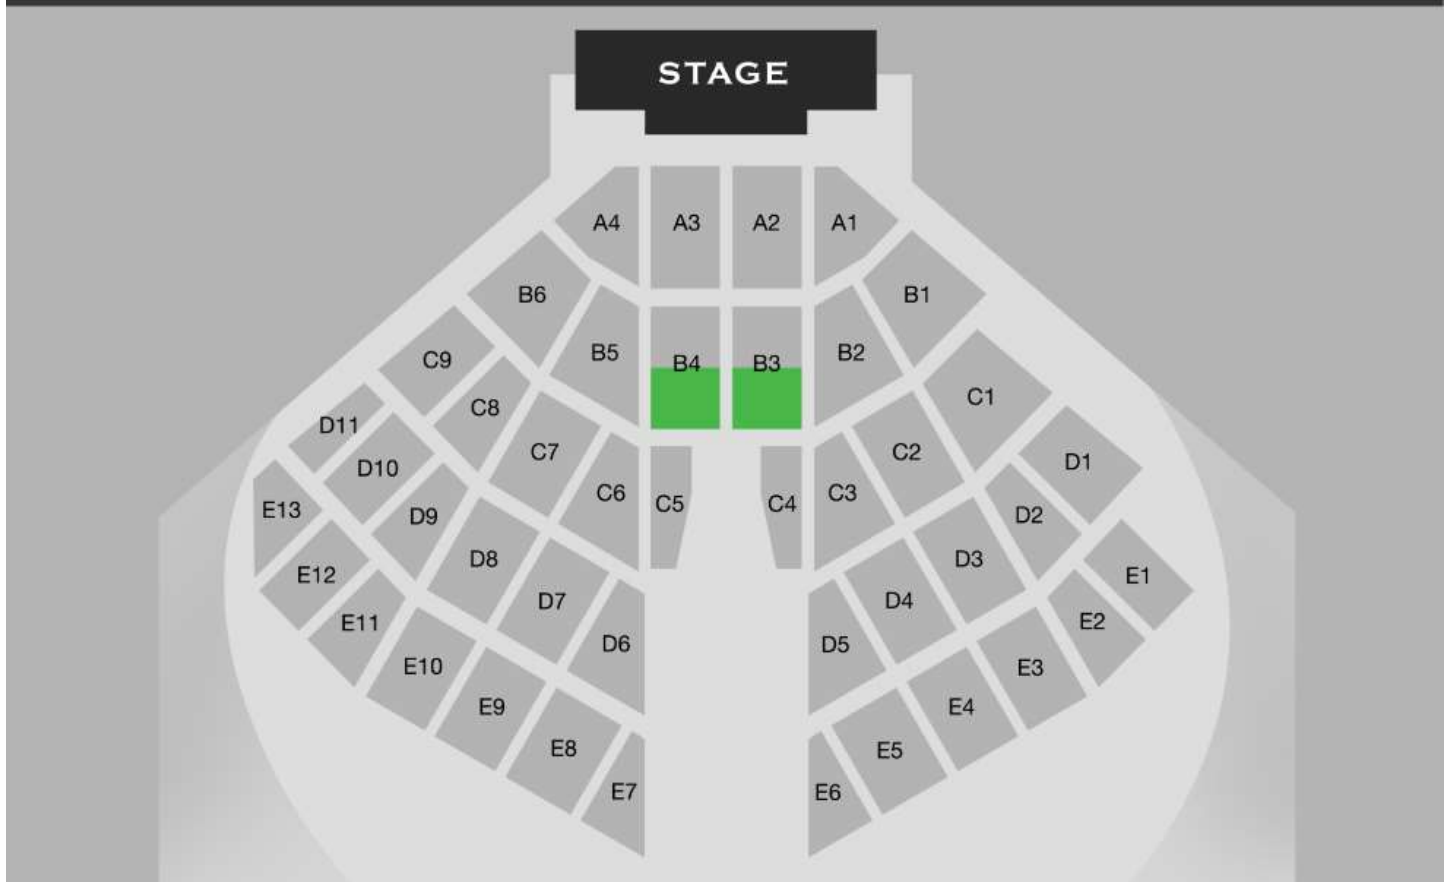

VIP ticket holders will enjoy the evening's performance from a dedicated and exclusive VIP Reserved Seating area closest to the stage.* Package includes:

- Category 1 ticket in block A1, A2, A3, or A4
- Indulge in a mouth watering selection of canapés and mini meals in a stunning setting prior to the concert
- Enjoy complimentary beverages including premium Tempus Two wines, sparkling wine, premium beer & soft drinks
- Finish off the evening at an exclusive post show function including wine, petit fours, chocolates, coffee and tea
- Complimentary VIP parking
- VIP priority check-In
- Dedicated VIP Red Carpet entrance to the venue
- Exclusive VIP laminate and Lanyard
- Dedicated VIP bathrooms
- On site VIP Host and VIP event staff
- Dedicated day of show helpline

*Best available seat is allocated at time of purchase

OFFER

3

PREMIUM FAN PACKAGE

Includes AN EXCLUSIVE VIP MERCHANDISE PACK

A THRILLING OPPORTUNITY TO SEE **NEIL DIAMOND**
FROM THE VERY BEST SEATS
IN ROWS 1-10 IN BLOCK B3 OR B4!

OFFER 3: PREMIUM FAN PACKAGE

An incredible opportunity to see Neil Diamond from great seats with a Category 2 ticket in rows 1-10 of block B3 & B4! Package includes:

The official Melody Road VIP merchandise collection - designed exclusively for VIP's

OFFER

4

FAN PACKAGE

Includes AN EXCLUSIVE VIP MERCHANDISE PACK

EXPERIENCE NEIL DIAMOND
FROM THE VERY BEST SEATS
IN ROWS 11-20 IN BLOCK B3 OR B4!

OFFER 4: FAN PACKAGE

Experience Neil Diamond from great seats with a Category 2 ticket in rows 11-20 of block B3 & B4!
Package includes: