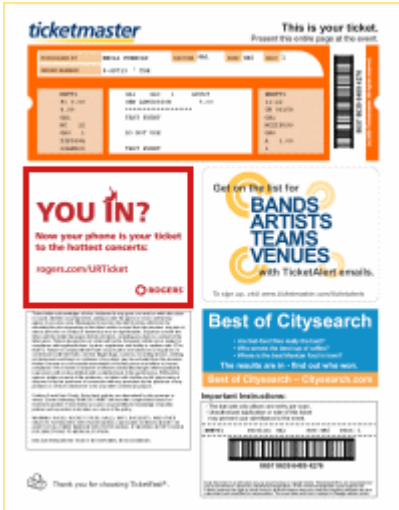

TARGET BY:

Region
Genre
Artist/Event (subject to availability)

300x250 In Banner Video

- 300w x 250h pixels
- Up to 35k file size, 2.2mb "polite" download
- Up to 30 seconds automatic; Unlimited during interaction
- Audio must be user-initiated on click only
- Must be 3rd party served

TARGET BY:

Region
Genre
Venue

Confirmation Page Tile

AD SIZE: 180 x 100

180x100 Tile (Order Confirmation)

- 180w x 100h pixels
- 5k maximum file size / 3 loop limit
- Accepted media: gif,jpg
- NO FLASH OR RICH MEDIA
- NO 3rd party tags accepted
- Javascript tags are not accepted

TARGET BY:

Region
Genre
Venue

ticketFast Big Box

AD SIZE: 251 x 207

251x207 Big Box (ticketFast PDF)

- 251w x 207h pixels
- For complete ticketFast creative details, please [click here](#).

TARGET BY:

Region
Venue