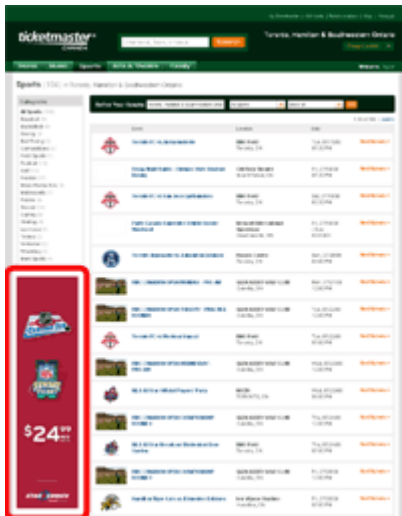

160x600 Standard Skyscraper

- 160x600 pixels
- 35k MAX file size / 3 loop limit
- Accepted media: .gif, .jpg, flash, rich media
- All Flash submission require back up .gif or .jpg
- 3rd party tags accepted, must be iframe format
- No JavaScript tags
- Flash must meet click tag specs
  <http://www.adobe.com/>

Skyscraper

AD SIZE: 160 x 600

TARGET BY:

Region
Genre
keyword/search words

160x600 Expandable Skyscraper (expand right)

- Expand to max 320x600 pixels (expand right)
- Up to 35k initial load, 2.2mb "polite" download
- EXPANDABLE ONLY ON USER INTERACTION
- Must be expanding on click, retracting by using 'Close X' box
- Audio must be user-initiated on click only
- Must be 3rd party served; iframe 3rd part tags only
- Accepted 3rd party vendors for expanding media: Dart Motif, Klipmart, Pointroll, Eyeblander, Eyewonder, Adcentric, Eye Return
- No JavaScript tags

160x600 In-banner Video

- Up to 35k file size, 2.2mb "polite" download
- Up to 30 seconds automatic; Unlimited during interaction
- Audio must be user-initiated on click only
- Must be 3rd party served