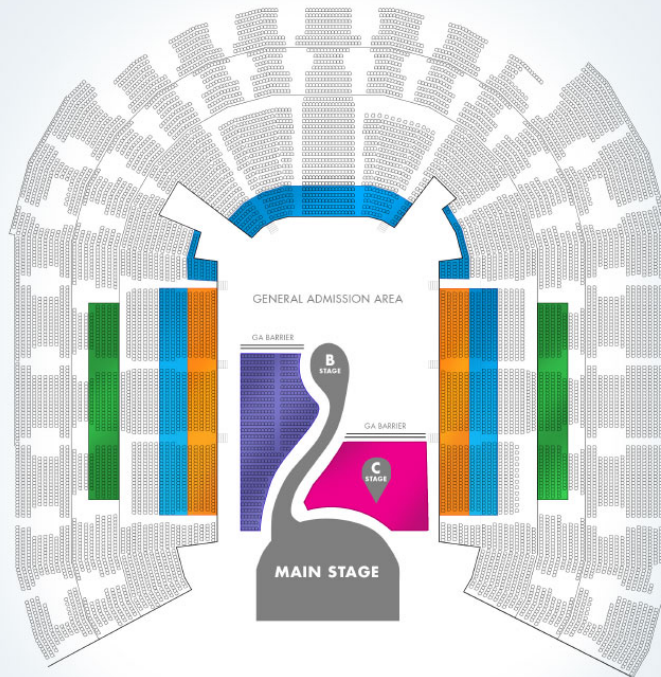

VIP EXPERIENCES & FAN PACKAGES

AVAILABLE AT ALL SHOWS

GET THE BEST TICKETS IN THE HOUSE!

1. **ALL OFFERS INCLUDE:**
2. VIP MERCHANDISE COLLECTION
   DESIGNED EXCLUSIVELY FOR VIPS
3. A specially designed VIP gift set with two items selected by Katy Perry
   - One stylish *Witness* themed bum bag
   - One rechargeable *Witness* themed cell phone charger to use during the show
   - One set of *Witness* themed nail decals
   - Official VIP laminate & matching lanyard
4. SHOW DAY VIP AMENITIES
5. Priority red carpet check-in at our VIP tent
   - Priority red carpet entrance to the venue
   - VIP express lanes at select beverage stands
   - VIP express lane at the main merchandise stand
   - VIP event staff available to assist you
   - Dedicated day of show help line
   - Food and beverage voucher redeemable at concourse stands (Not available with *WITNESS* package)

WITNESS
THE VIP PARTY EXPERIENCE
ONE UNBELIEVABLE RESERVED SEATED TICKET IN THE VIP FLOOR SECTION

VIP ENTRY TO THE EXCLUSIVE *WITNESS* PRE-SHOW PARTY LOUNGE
Full party details available below

DÉJÀ VU
THE VIP PIT EXPERIENCE
ONE AMAZING GA STANDING TICKET IN FRONT OF THE VIP PIT ZONE A

The front of the VIP Pit Zone A will be roped off and reserved for VIP customers only until the start of the show. Once the show begins, regular Zone A ticket holders may also be given access to this area of the VIP Pit Zone A as well.

ULTIMATE FAN PACKAGE
ONE FANTASTIC TICKET IN ROWS 1-5 OF LOWER LEVEL

PREMIUM FAN PACKAGE
ONE AWESOME TICKET IN ROWS 6-10 OR ROWS 1-5 OF THE LOWER LEVEL

FAN PACKAGE
ONE GREAT SEAT IN THE BEST AVAILABLE CATEGORY 2 TICKET SECTIONS

FOR FULL PROGRAM DESCRIPTIONS PLEASE SEE BELOW